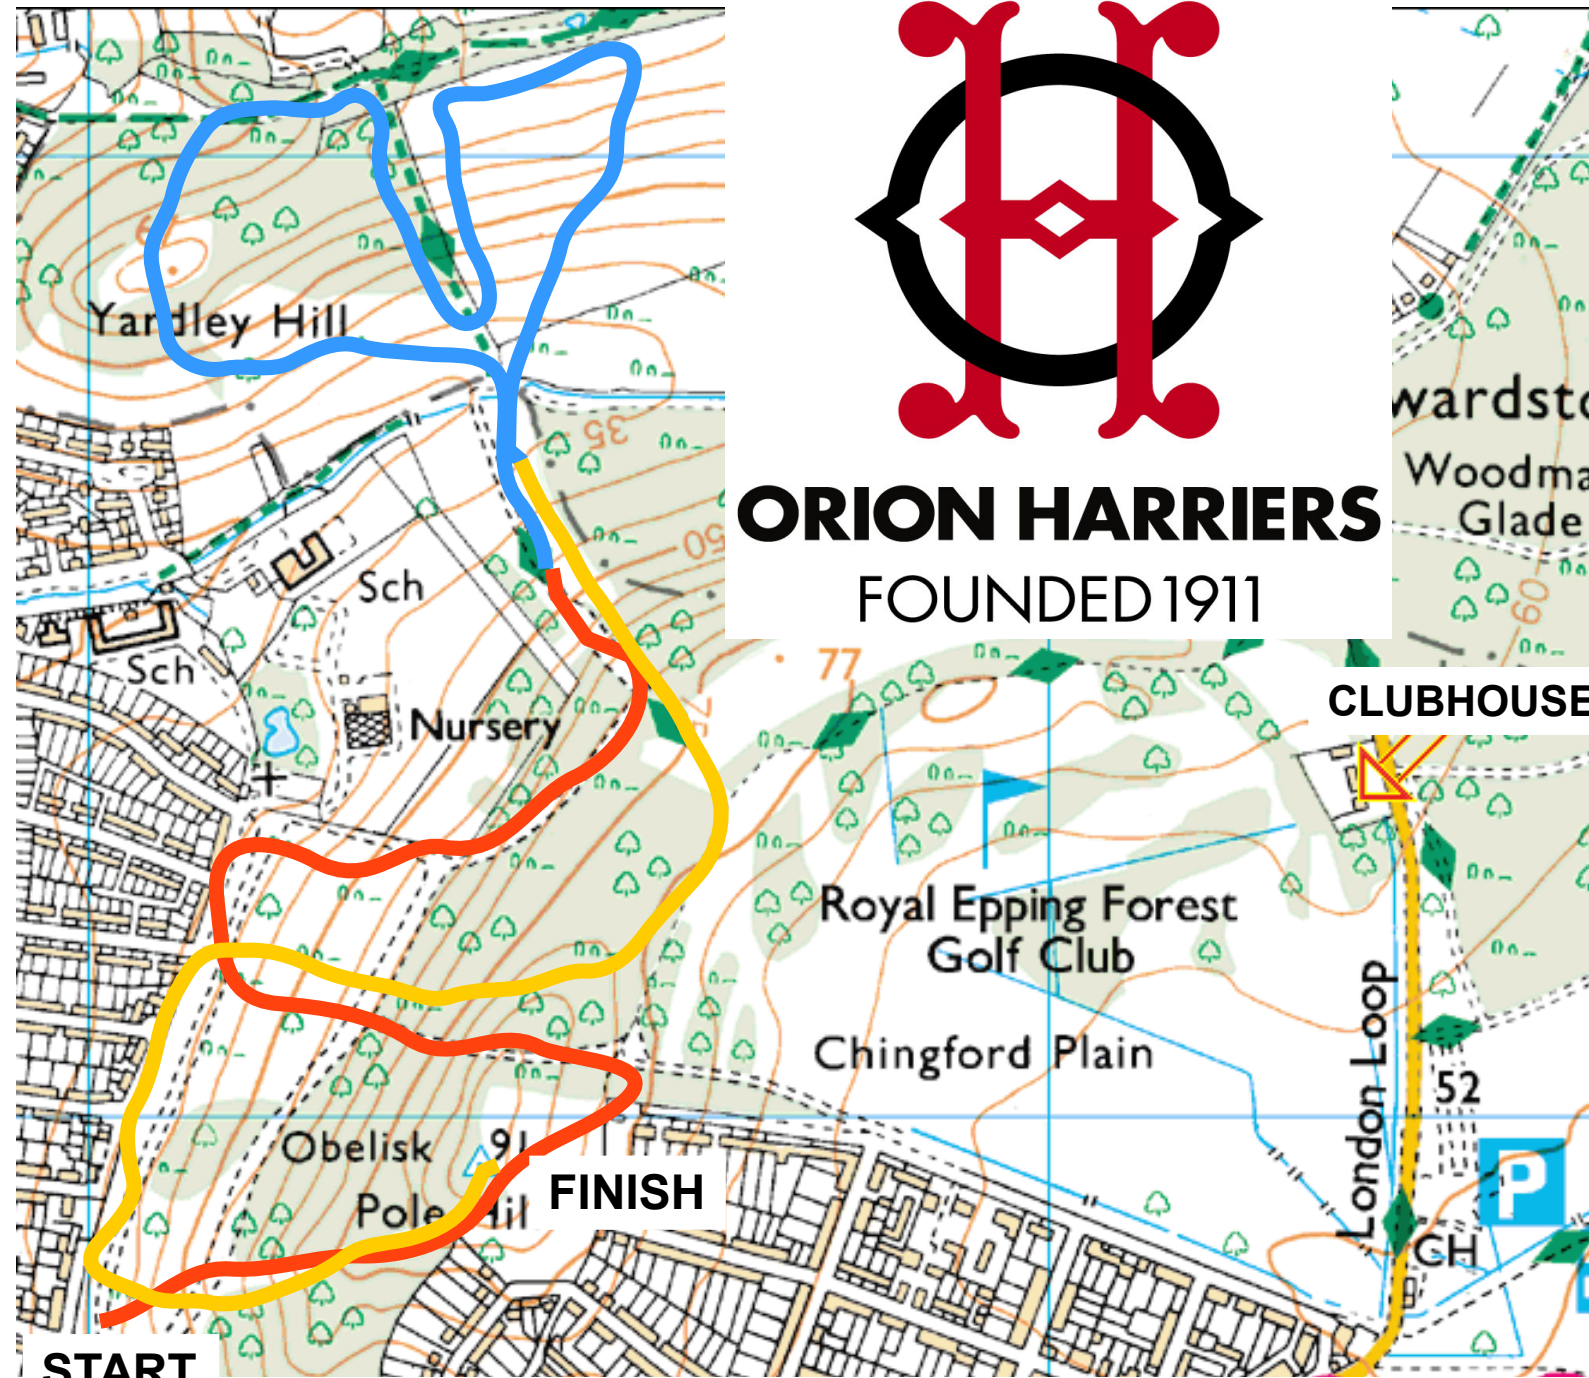

JOHN CLARKE MEMORIAL FELL RACE

ORION HARRIERS
FOUNDED 1911

Course:
From Start run up to Obelisk. Turn left down through Hell's Gate. Right at the bottom, right at the end brings you to the top of Hawk Wood Hill. Down Hawk Wood Hill and up Yardley. Straight over and down the hill. Turn right at the bottom onto Gilwell Lane and up the hill. Turn right onto London Loop, hard left at bottom into Yardley Meadow. Turn right at top and diagonally right down the meadow. Up Hawk Wood Hill and continue along golf club path. Turn right through Hell's Gate. Left at the bottom, then left again up the hill to finish at the Obelisk.

MILE 1 1
MILE 2
MILE 3